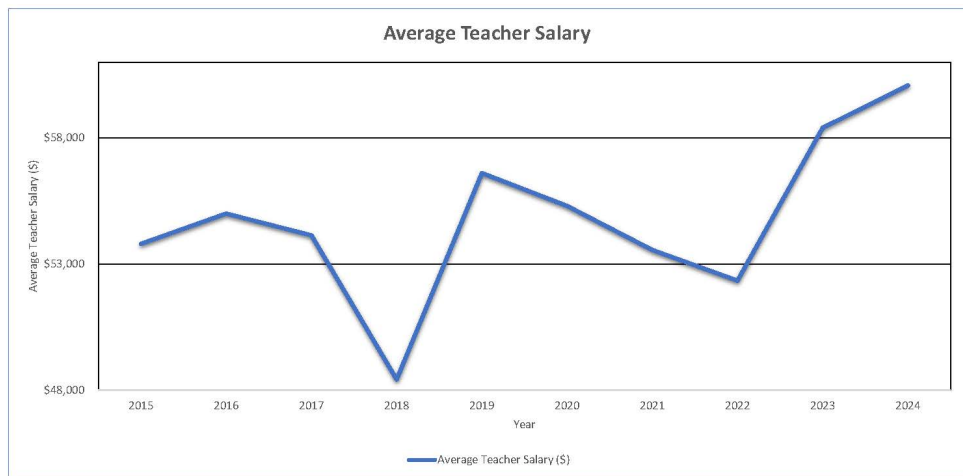

Lisbon Regional School District Mandatory Report to Voters on School Expenses

Top Administrator Salaries (2024-2025)	
Administrator Title	Current Salary
Superintendent	\$32,558
Business Manager	\$25,159
Principal	\$84,760
Vice Principal	\$82,400