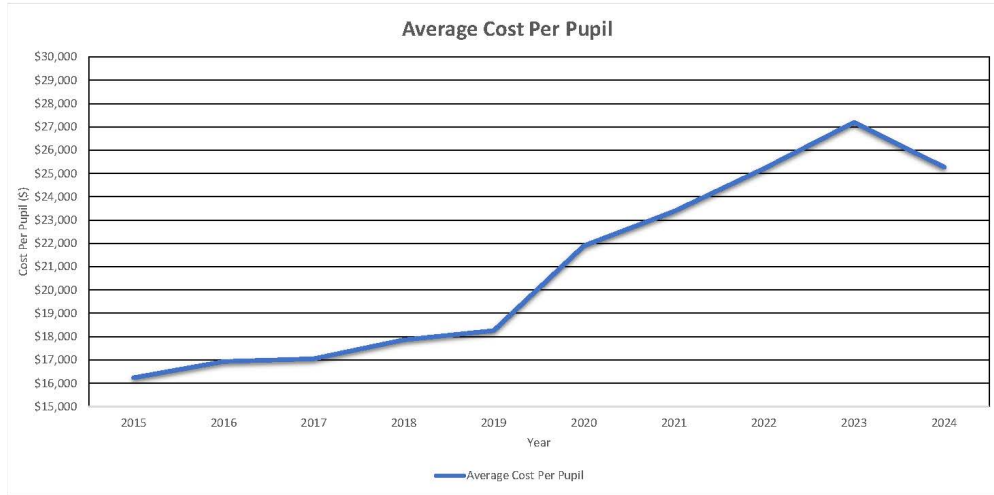

Lisbon Regional School District Mandatory Report to Voters on School Expenses

Top Administrator Salaries (2024-2025)	
Administrator Title	Current Salary
Superintendent	\$32,558
Business Manager	\$25,159
Principal	\$84,760
Vice Principal	\$82,400